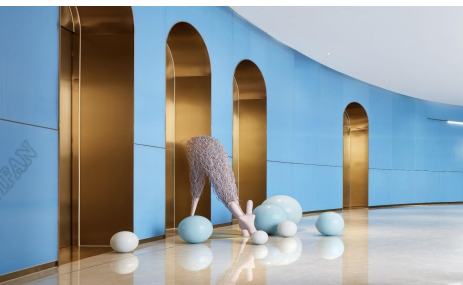

The dome shape of the castle, the infinite cycle of space, like the wall of a western castle, a dramatic light and shadow division, virtual and real interweave, with unique rhythm and rhythm to open the exploration of dreams, from the source of fantasy to open the door of the unknown....

城堡圆顶造型，无限循环的空间，像是西方城堡的城墙，一种戏剧化的光影分割，虚实交织，以独有的韵律性与节奏感开启着对梦境的探索，从幻想的源头打开未知之门.....

Deer can be seen deep in the cloud dream. The IMPLICATION OF COLOR AESTHETICS TO STYLIST, IS no less than THE CORNERSTONE THAT MAKES a DREAM IN SPACE, pushing the DEVELOPMENT OF DREAM. On the basis of understanding the vocabulary of "dream expression", the designer metaphorizes the way of harmonious coexistence between man and nature. The display of animals and plants metaphorizes the protection and attention to the environment from a deep level.

云梦深处可见鹿。色彩美学的奥义之于设计师，不啻于空间造梦的基石，推动着梦境的发展。设计师在理解“梦境表达”的语汇基础上，隐喻着人与大自然和谐共处之道，动植物的陈设摆放，从深层次隐喻对环境的保护与重视。