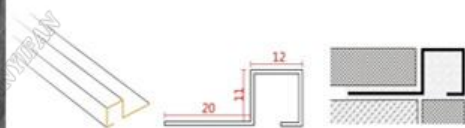

Product picture   Cross section   Construction section view