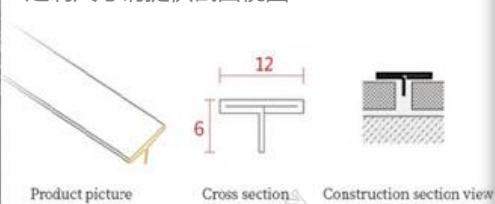

Product Parameter 产品参数

Colour: Silver Hairline (Customized)

颜色: 银色拉丝 (定制)

Custom Size Please Provide Cross-Sectional View

定制尺寸请提供截面视图