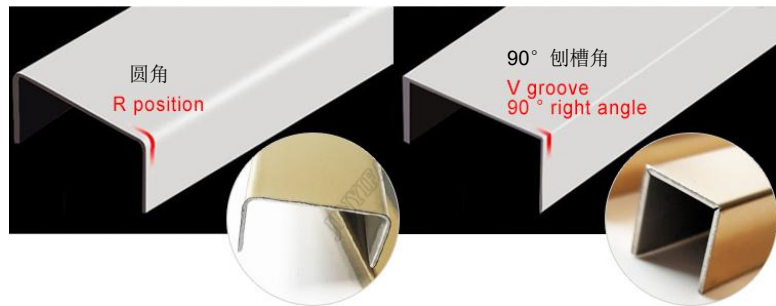

安装方法：木条加玻璃胶。

Stainless steel has enough strength, corrosion resistance and good heat resistance, which can be used for high-end decoration at home and abroad. Create art space.

不锈钢具有足够的强度、耐腐蚀性和良好的耐热性，可用于国内外高档装饰，创造艺术空间。

Handwork polished, smooth curve, no welding surface. safe and reliable.

手工打磨，曲线光滑，无焊接面，安全可靠

圆角
R position

90° 刨槽角
V groove
90° right angle

SUS 201 # 304 # stainless steel profiles series, product structure size chart, size can be customized (unit: MM) .