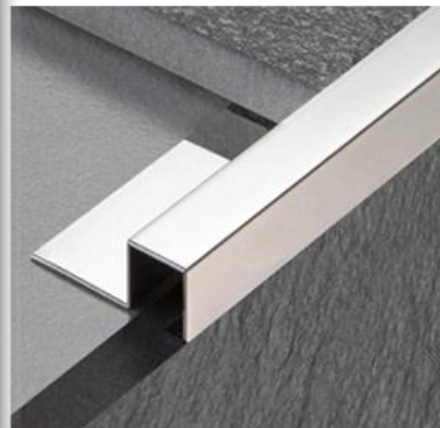

Product picture Cross section Construction section view

Product Parameter 产品参数

Colour: Silver Mirror (Customized)
颜色: 银色镜面 (定制)

Custom Size Please Provide Cross-Sectional View
定制尺寸请提供截面视图

Product picture Cross section Construction section view