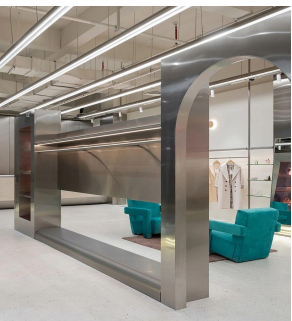

The stainless steel wall and the marble table get along well in the same space. The clothes hanger is made of metal tube, and the light warm yellow light is embedded in the orderly line sense, and vertically irradiates the clothes, which highlights the product and adds softness to the visual experience, so that customers can feel the comfort brought by simplicity when trying on clothes.

不锈钢墙面与大理石长桌在同一空间相处融洽，衣架采用金属管制成，在排列有序的线条感上嵌入浅浅的暖黄色灯光，垂直照射在衣服上，将产品突出的同时又在视觉体验上增添了柔和感，让顾客在试穿衣服时感受简单主义带来的舒适感。