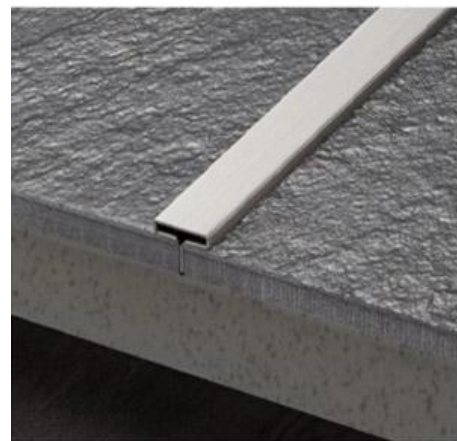

Product Parameter 产品参数

Colour: Champagne Gold Hairliner (Customized)

颜色: 香槟金拉丝 (定制)

Custom Size Please Provide Cross-Sectional View

定制尺寸请提供截面视图