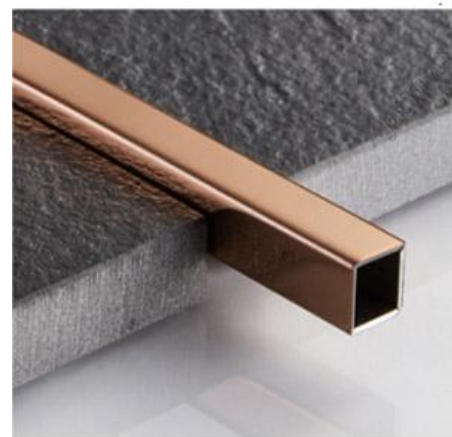

Product picture