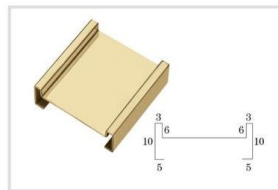

SUS 201 # 304 # stainless steel profiles series, product structure size chart, size can be customized (unit: MM) .

SUS 201 # 304 # 不锈钢型材系列, 产品结构尺寸图, 尺寸可以定制 (单位: mm) 。

JYF-103