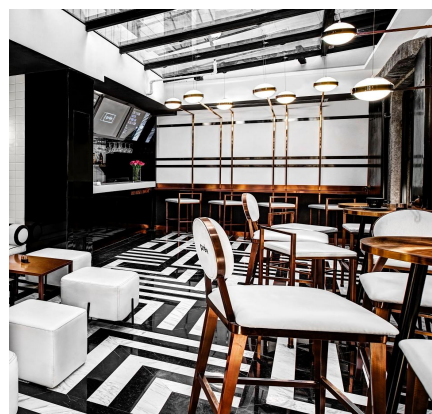

As the store is located in Xintiandi, space is limited, so Baptiste had to make it a fun space to look at and remember, so the concept of the jewelry box was born in Baptiste's mind. He used some very modern geometric elements and advanced textures: the floor is pattered with black and white marble stripes, and the walls are pattered in corresponding black and white tones with lines of rose gold stainless steel. A white couch is a classic French style, with geometric lines and modern interpretation. 因为店面位于新天地，空间有限，所以必须要把它打造成一个让人一眼看去过目不忘的有趣空间，于是珠宝盒的概念在Baptiste的脑海中应运而生。他运用了一些非常现代的几何元素，并且呈现出高级的质感：地面是黑白相间的大理石条纹图案，墙面也是相应的黑白色调，搭配玫瑰金不锈钢的线条。一张白色长沙发是经典法式造型，用过几何线条，用现代的方式加以诠释。