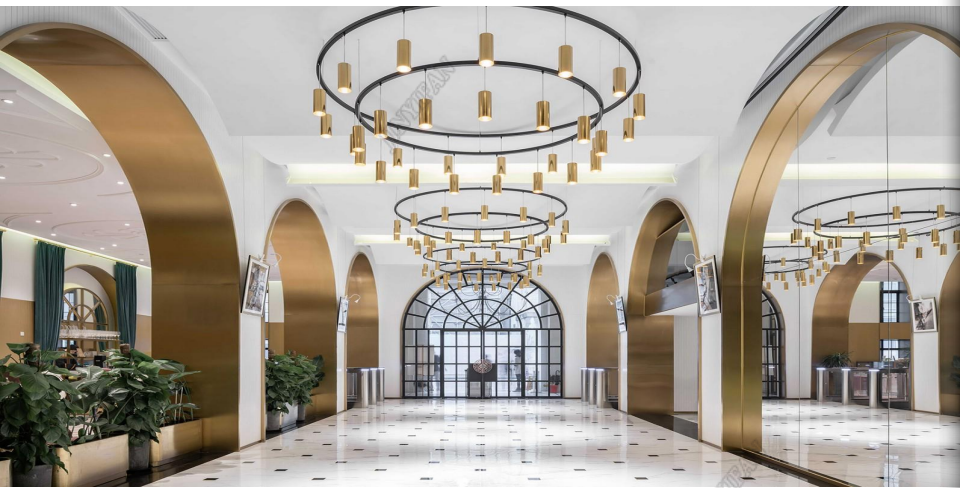

Project Case 工程展示

door adornment
门框装饰