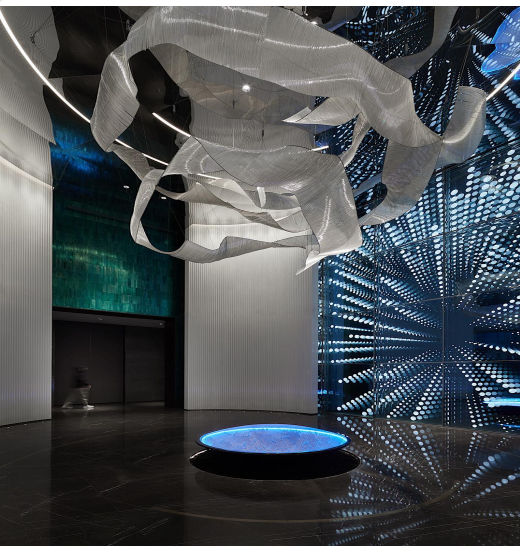

In the West, Saturn is known as Cronus, and the rings around it, the cloud necklace of the god of Love, guard her love, winding in glorious splendor, light and gorgeous. 在西方，土星被称为克洛诺斯，它周围的光环，就是爱神的彩云项链，守卫着她的爱情，在壮丽的辉煌中曲折蜿蜒，轻盈绚烂。