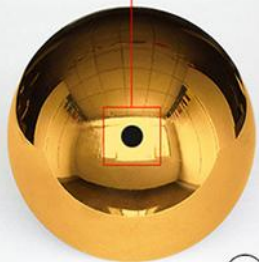

Customized (As your inquiry)

尺寸：700-1000MM 可定制

Application:

- Indoor and outdoor
- Cities
- Ceiling
- The environment
- Real estate
- Government projects
- Hotel projects
- Other projects

适用场景: 室内外、城市、天花板、环境、房地产、政府项目、酒店项目、其他项目

Installation Method/Packing

安装方法/包装

Single Hole Hanging Method

单孔吊法 ①

Opposite Hole Hanging Method

对孔吊法 ②

Parallel Hole Hanging Method

并孔吊法 ③