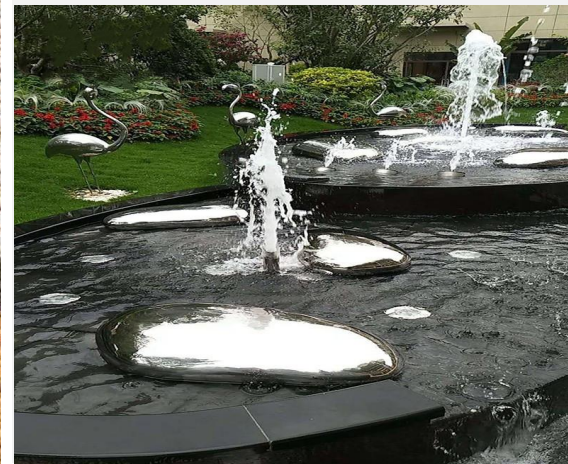

Application:

- Indoor and outdoor
- Cities
- The environment
- Real estate
- Government projects
- Hotel projects
- Other projects

适用场景：室内外、城市、环境、
房地产、政府项目、酒店项目、其
他项目

Stock: Water Drop

现货：水滴

Material: SUS304