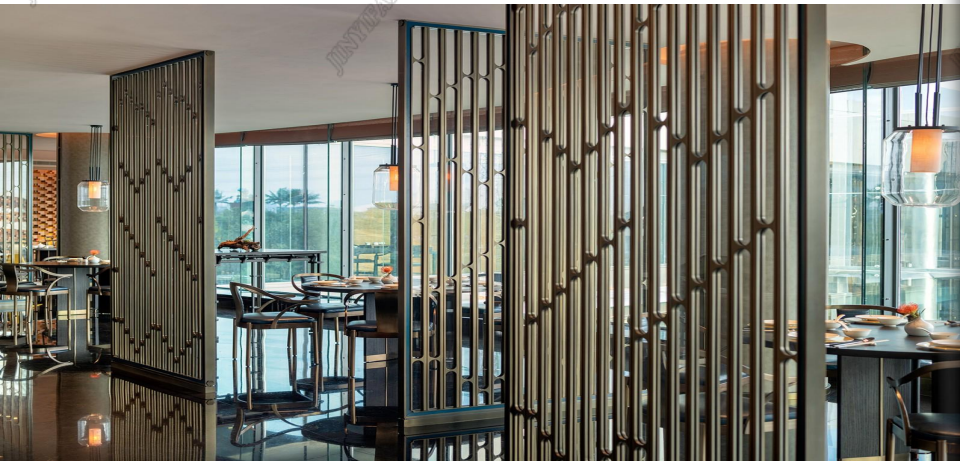

Product comparison 产品对比

完美无瑕

完美连接

精准测量

完美焊接

精磨抛光

VS

表面缺陷

连接间隙

测量不准

焊缝缺陷

INCOMPLETE GRINDING AND POLISHING

不是精磨抛光