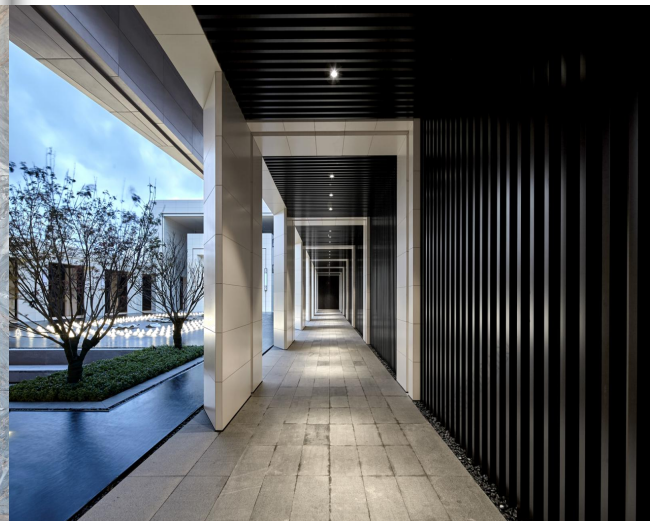

Metal IS MOUNTAIN,
GLASS IS WATER,
THAT THE SIMPLE
SENSE THAT
EXQUISITELY
CARVED IS CLEAR,
BE LIKE A GENTLE
IN FIRMNESS MORE.
金属为山，玻璃为水，那一份玲珑剔透的质感，更像是坚固之中一抹温柔。

Elevator corridor hanging high "shell" hanging decoration, increase the corridor visual extension, stretch the space atmosphere, make people feel the space unobtruded, comfortable and happy.
电梯延廊高垂“贝壳”挂饰，增加走廊的视觉延长性，拉伸空间氛围，使人身临其境而觉空间通畅，舒心悦快。