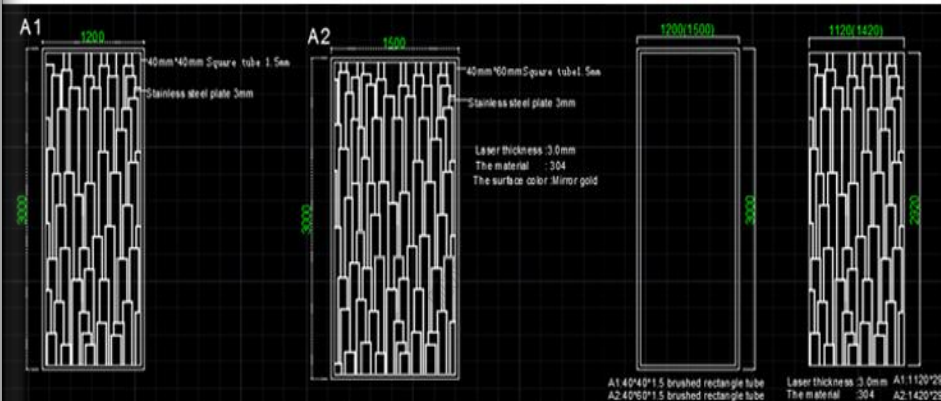

Installation 安装方式

1. 地面个左侧墙固定

2. 地面和右侧墙固定

3. 地面和顶部固定

4. 贴墙面固定

①

②

③

我们拥有一支专业、实力雄厚的工程设计队伍。为金属制品及金属工程安装指导生产

we have a professional and powerful team of engineering designers. Installation guidance & production for metal products and metal projects.