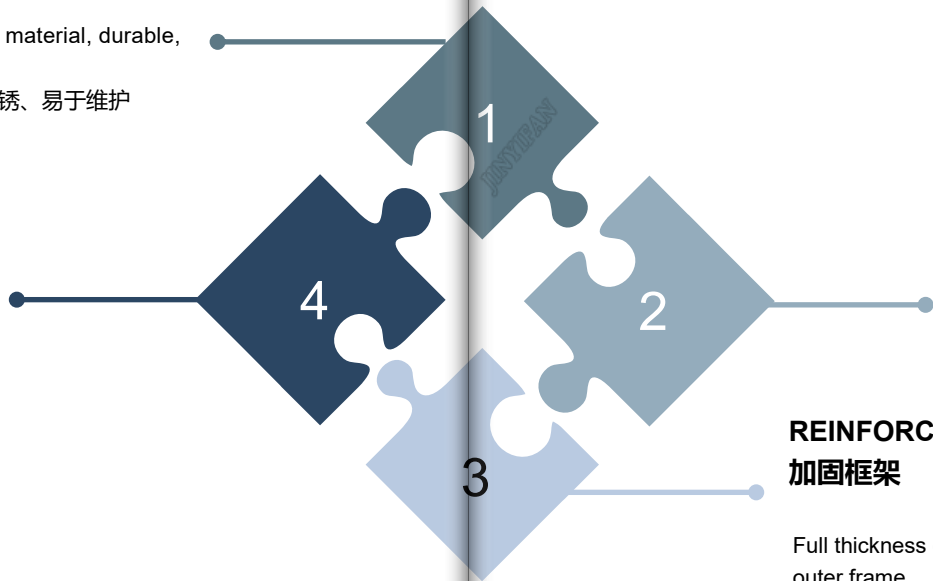

ELABORATE DESIGN

精心设计

Careful design of each product, control,
show the beauty of the product
精心设计每一款产品,展现产品之美

REINFORCED FRAME

加固框架

Full thickness of material and design of thickened frame for
outer frame
全厚度材料和外框内框架的设计