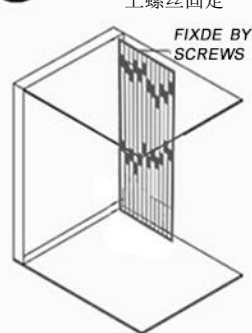

③

我们拥有一支专业、实力雄厚的工程设计队伍。为金属制品及金属工程安装指导生产

we have a professional and powerful team of engineering designers. Installation guidance & production for metal products and metal projects.