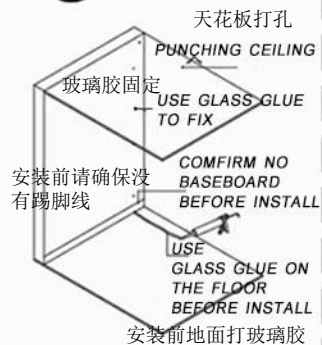

Installation 安装方式

1. 地面个左侧墙固定

2. 地面和右侧墙固定

3. 地面和顶部固定

4. 贴墙面固定

①

②

③

我们拥有一支专业、实力雄厚的工程设计队伍。为金属制品及金属工程安装指导生产

we have a professional and powerful team of engineering designers. Installation guidance & production for metal products and metal projects.