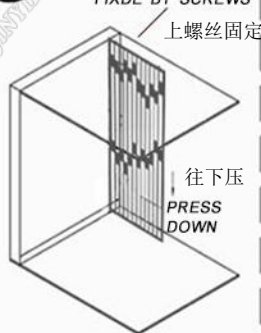

Installation 安装方式

1. 地面个左侧墙固定

2. 地面和右侧墙固定

3. 地面和顶部固定

4. 贴墙面固定

①

②

③

我们拥有一支专业、实力雄厚的工程设计队伍。为金属制品及金属工程安装指导生产

we have a professional and powerful team of engineering designers. Installation guidance & production for metal products and metal projects.