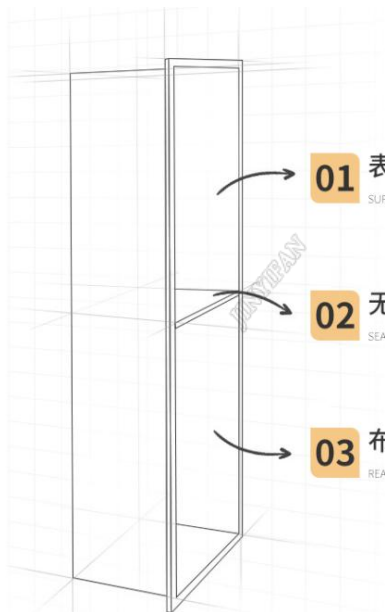

320*320*100mm

1.8

380*380*100mm

2.3

320*520*100mm

2.6

双层
Double layer

305*610*100mm

320*520*100mm

2.6

双层
Double layer

305*610*100mm

3.4

三层
Three layers

910*200*100mm

6.1

层数	颜色	规格
三层	古铜 拉丝	910*200*100mm

01 表面电镀工艺，无惧指纹
SURFACE ELECTROPLATING PROCESS, NO FEAR OF FINGERPRINTS

02 无缝焊接，牢固抗压更耐用
SEAMLESS WELDING, FIRM, PRESSURE RESISTANT AND DURABLE

03 布局合理，收纳便捷整齐
REASONABLE LAYOUT, CONVENIENT AND ORDERLY STORAGE