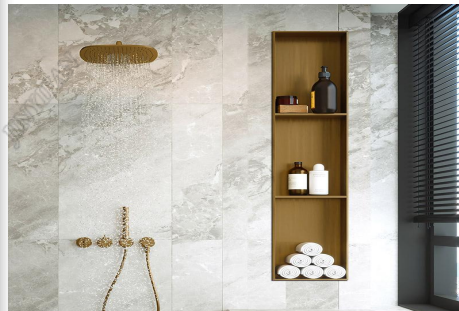

层数	颜色	规格
三层	古铜 拉丝	910*200*100mm

01 表面电镀工艺，无惧指纹
SURFACE ELECTROPLATING PROCESS, NO FEAR OF FINGERPRINTS

02 无缝焊接，牢固抗压更耐用
SEAMLESS WELDING, FIRM, PRESSURE RESISTANT AND DURABLE

03 布局合理，收纳便捷整齐
REASONABLE LAYOUT, CONVENIENT AND ORDERLY STORAGE