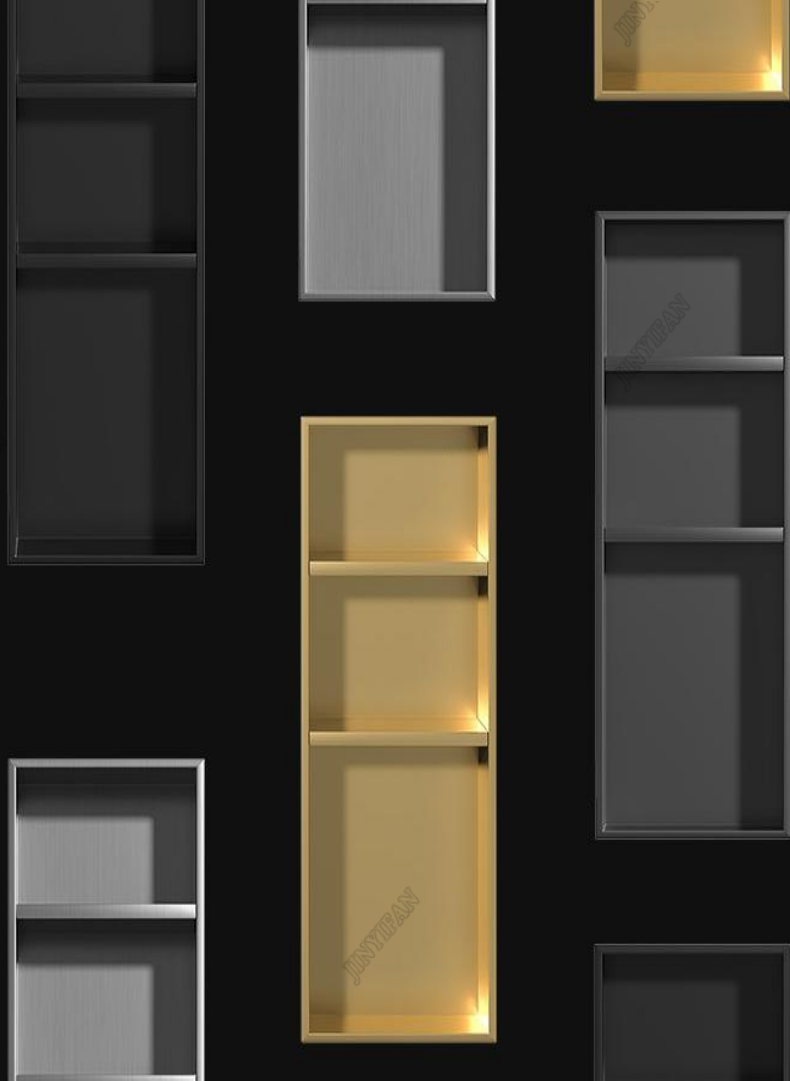

320*520*100mm

2.6

双层
Double layer

305*610*100mm

3.4

三层
Three layers

910*200*100mm

6.1

层数	颜色	规格
三层	古铜 拉丝	910*200*100mm

01 表面电镀工艺，无惧指纹
SURFACE ELECTROPLATING PROCESS, NO FEAR OF FINGERPRINTS

02 无缝焊接，牢固抗压更耐用
SEAMLESS WELDING, FIRM, PRESSURE RESISTANT AND DURABLE

03 布局合理，收纳便捷整齐
REASONABLE LAYOUT, CONVENIENT AND ORDERLY STORAGE