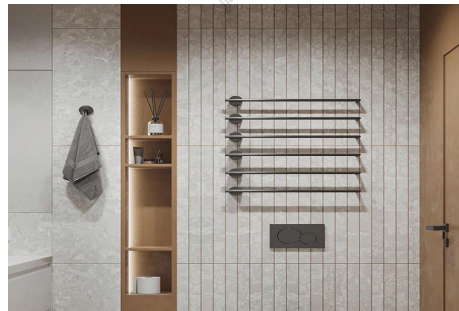

层数	颜色	规格
三层	古铜 拉丝	910*200*100mm

01 表面电镀工艺，无惧指纹
SURFACE ELECTROPLATING PROCESS, NO FEAR OF FINGERPRINTS

02 无缝焊接，牢固抗压更耐用
SEAMLESS WELDING, FIRM, PRESSURE RESISTANT AND DURABLE

03 布局合理，收纳便捷整齐
REASONABLE LAYOUT, CONVENIENT AND ORDERLY STORAGE