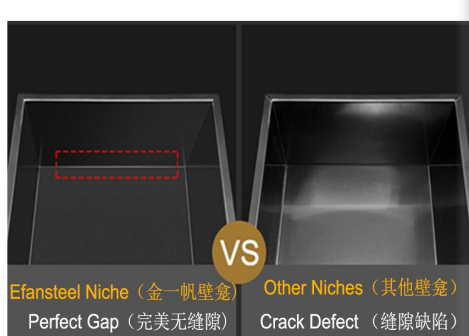

VS

Efansteel Niche (金一帆壁龛)

Other Niches (其他壁龛)

Perfect Welding (完美焊接)

Welding Defect (焊接缺陷)

VS

Efansteel Niche (金一帆壁龛)

Other Niches (其他壁龛)

Perfect Gap (完美无缝隙)

Crack Defect (缝隙缺陷)

bathroom

浴室

TV setting

电视背景

- ① Weld and polish around the niche without breakpoints and joints
 - ② Strong bearing capacity durable and fashionable
- ①槽体四周焊接抛光确保无断点无接缝
- ②坚固耐用时尚美观